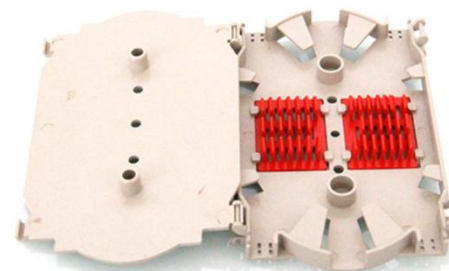

Fiber Optic Splice Tray

Model:FZ-HW01-24C
Size:160*100*14mm

Model:FZ-HW02-24C
Size:166*100*14mm

Model:FZ-HW03-12C
Size:150*100*10mm

Model: FZ-HW04-12C
Size:157*100*19mm

Model: FZ-HW05-12C
Size:140*90*13mm

Model: FZ-HW06-12C
Size:165*100*19mm

Model: FZ-HW07-12C
Size: 157*100*19mm

Model: FZ-HW08-12C
Size:163*98*14mm

Model:FZ-HW09-12C
Size: 174*103*11mm

Model: FZ-YH01-12
Size:113.5*110*7.4mm

Model: FZ-YH02-24
Size:123*120*7.2mm

Model:FZ-YH03-48
Size:240*138*14.5mm

Model: FZ-YH04-24
Size: 159.8*130*12.9mm

Model: FZ-YH05-24
Size: 250*105*9.7mm

Model: FZ-YH06-24
Size:245*110*6.2

Model: FZ-YH07-24
Size: 172*88*10.7mm

Model: FZ-YH08-24
Size:280*108*8.5mm

Model: FZ-YH09-24
Size:172*88*10.7

Model: FZ-HW10-24

Model: FZ-HW11-24C
Size:160*100*14mm

Model:FZ-HW12-12C
Size:100*80mm

Model: FZ-HW-13-24C
Size:170*200*15mm

Model: FZ-HW14-6C
Size:95*85*12mm

Model:FZ-XH01-012C

Model: FZ-XH02-012C

Model: FZ-XH03-12C