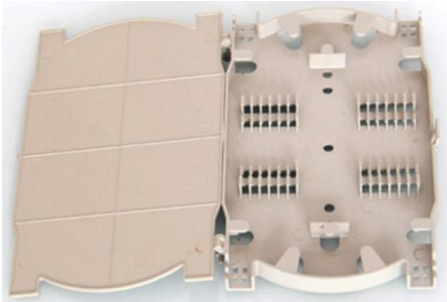

Fiber Optic Splice Tray

Model:FZ-HW01-24C
Size:160*100*14mm

Model:FZ-HW02-24C
Size:166*100*14mm

Model:FZ-HW03-12C
Size:150*100*10mm

Model: FZ-HW04-12C
Size:157*100*19mm

Model: FZ-HW05-12C
Size:140*90*13mm

Model: FZ-HW06-12C
Size:165*100*19mm

Model: FZ-HW07-12C
Size: 157*100*19mm

Model: FZ-HW08-12C
Size:163*98*14mm

Model:FZ-HW09-12C
Size: 174*103*11mm

Model: FZ-YH01-12
Size:113.5*110*7.4mm

Model: FZ-YH02-24
Size:123*120*7.2mm

Model:FZ-YH03-48
Size:240*138*14.5mm

Model: FZ-YH04-24
Size: 159.8*130*12.9mm

Model: FZ-YH05-24
Size: 250*105*9.7mm

Model: FZ-YH06-24
Size:245*110*6.2

Model: FZ-YH07-24
Size: 172*88*10.7mm

Model: FZ-YH08-24
Size:280*108*8.5mm

Model: FZ-YH09-24
Size:172*88*10.7

Model: FZ-HW10-24

Model: FZ-HW11-24C
Size:160*100*14mm

Model:FZ-HW12-12C
Size:100*80mm

Model: FZ-HW-13-24C
Size:170*200*15mm

Model: FZ-HW14-6C
Size:95*85*12mm

Model:FZ-XH01-012C

Model: FZ-XH02-012C

Model: FZ-XH03-12C