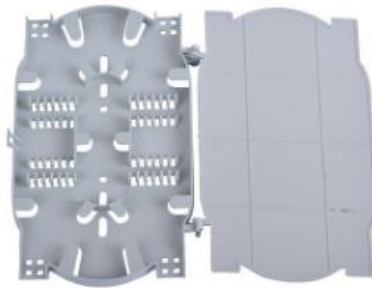

Fiber Optic Splice Tray

Model:FZ-HW01-24C
Size:160*100*14mm

Model:FZ-HW02-24C
Size:166*100*14mm

Model:FZ-HW03-12C
Size:150*100*10mm

Model: FZ-HW04-12C
Size:157*100*19mm

Model: FZ-HW05-12C
Size:140*90*13mm

Model: FZ-HW06-12C
Size:165*100*19mm

Model: FZ-HW07-12C
Size: 157*100*19mm

Model: FZ-HW08-12C
Size:163*98*14mm

Model:FZ-HW09-12C
Size: 174*103*11mm

Model: FZ-YH01-12
Size:113.5*110*7.4mm

Model: FZ-YH02-24
Size:123*120*7.2mm

Model:FZ-YH03-48
Size:240*138*14.5mm

Model: FZ-YH04-24
Size: 159.8*130*12.9mm

Model: FZ-YH05-24
Size: 250*105*9.7mm

Model: FZ-YH06-24
Size:245*110*6.2

Model: FZ-YH07-24
Size: 172*88*10.7mm

Model: FZ-YH08-24
Size:280*108*8.5mm

Model: FZ-YH09-24
Size:172*88*10.7

Model: FZ-HW10-24

Model: FZ-HW11-24C
Size:160*100*14mm

Model:FZ-HW12-12C
Size:100*80mm

Model: FZ-HW-13-24C
Size:170*200*15mm

Model: FZ-HW14-6C
Size:95*85*12mm

Model:FZ-XH01-012C

Model: FZ-XH02-012C

Model: FZ-XH03-12C