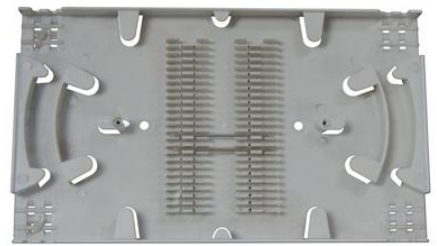

Fiber Optic Splice Tray

Model:FZ-HW01-24C
Size:160*100*14mm

Model:FZ-HW02-24C
Size:166*100*14mm

Model:FZ-HW03-12C
Size:150*100*10mm

Model: FZ-HW04-12C
Size:157*100*19mm

Model: FZ-HW05-12C
Size:140*90*13mm

Model: FZ-HW06-12C
Size:165*100*19mm

Model: FZ-HW07-12C
Size: 157*100*19mm

Model: FZ-HW08-12C
Size:163*98*14mm

Model:FZ-HW09-12C
Size: 174*103*11mm

Model: FZ-YH01-12
Size:113.5*110*7.4mm

Model: FZ-YH02-24
Size:123*120*7.2mm

Model:FZ-YH03-48
Size:240*138*14.5mm

Model: FZ-YH04-24
Size: 159.8*130*12.9mm

Model: FZ-YH05-24
Size: 250*105*9.7mm

Model: FZ-YH06-24
Size:245*110*6.2

Model: FZ-YH07-24
Size: 172*88*10.7mm

Model: FZ-YH08-24
Size:280*108*8.5mm

Model: FZ-YH09-24
Size:172*88*10.7

Model: FZ-HW10-24

Model: FZ-HW11-24C
Size:160*100*14mm

Model:FZ-HW12-12C
Size:100*80mm

Model: FZ-HW-13-24C
Size:170*200*15mm

Model: FZ-HW14-6C
Size:95*85*12mm

Model:FZ-XH01-012C

Model: FZ-XH02-012C

Model: FZ-XH03-12C