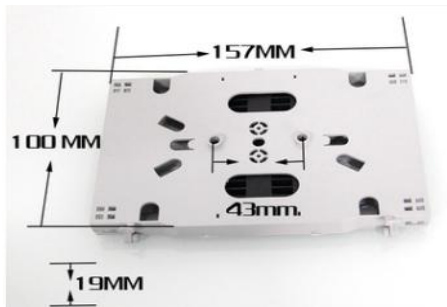

Fiber Optic Splice Tray

Model:FZ-HW01-24C
Size:160*100*14mm

Model:FZ-HW02-24C
Size:166*100*14mm

Model:FZ-HW03-12C
Size:150*100*10mm

Model: FZ-HW04-12C
Size:157*100*19mm

Model: FZ-HW05-12C
Size:140*90*13mm

Model: FZ-HW06-12C
Size:165*100*19mm

Model: FZ-HW07-12C
Size: 157*100*19mm

Model: FZ-HW08-12C
Size:163*98*14mm

Model:FZ-HW09-12C
Size: 174*103*11mm

Model: FZ-YH01-12
Size:113.5*110*7.4mm

Model: FZ-YH02-24
Size:123*120*7.2mm

Model:FZ-YH03-48
Size:240*138*14.5mm

Model: FZ-YH04-24
Size: 159.8*130*12.9mm

Model: FZ-YH05-24
Size: 250*105*9.7mm

Model: FZ-YH06-24
Size:245*110*6.2

Model: FZ-YH07-24
Size: 172*88*10.7mm

Model: FZ-YH08-24
Size:280*108*8.5mm

Model: FZ-YH09-24
Size:172*88*10.7

Model: FZ-HW10-24

Model: FZ-HW11-24C
Size:160*100*14mm

Model:FZ-HW12-12C
Size:100*80mm

Model: FZ-HW-13-24C
Size:170*200*15mm

Model: FZ-HW14-6C
Size:95*85*12mm

Model:FZ-XH01-012C

Model: FZ-XH02-012C

Model: FZ-XH03-12C